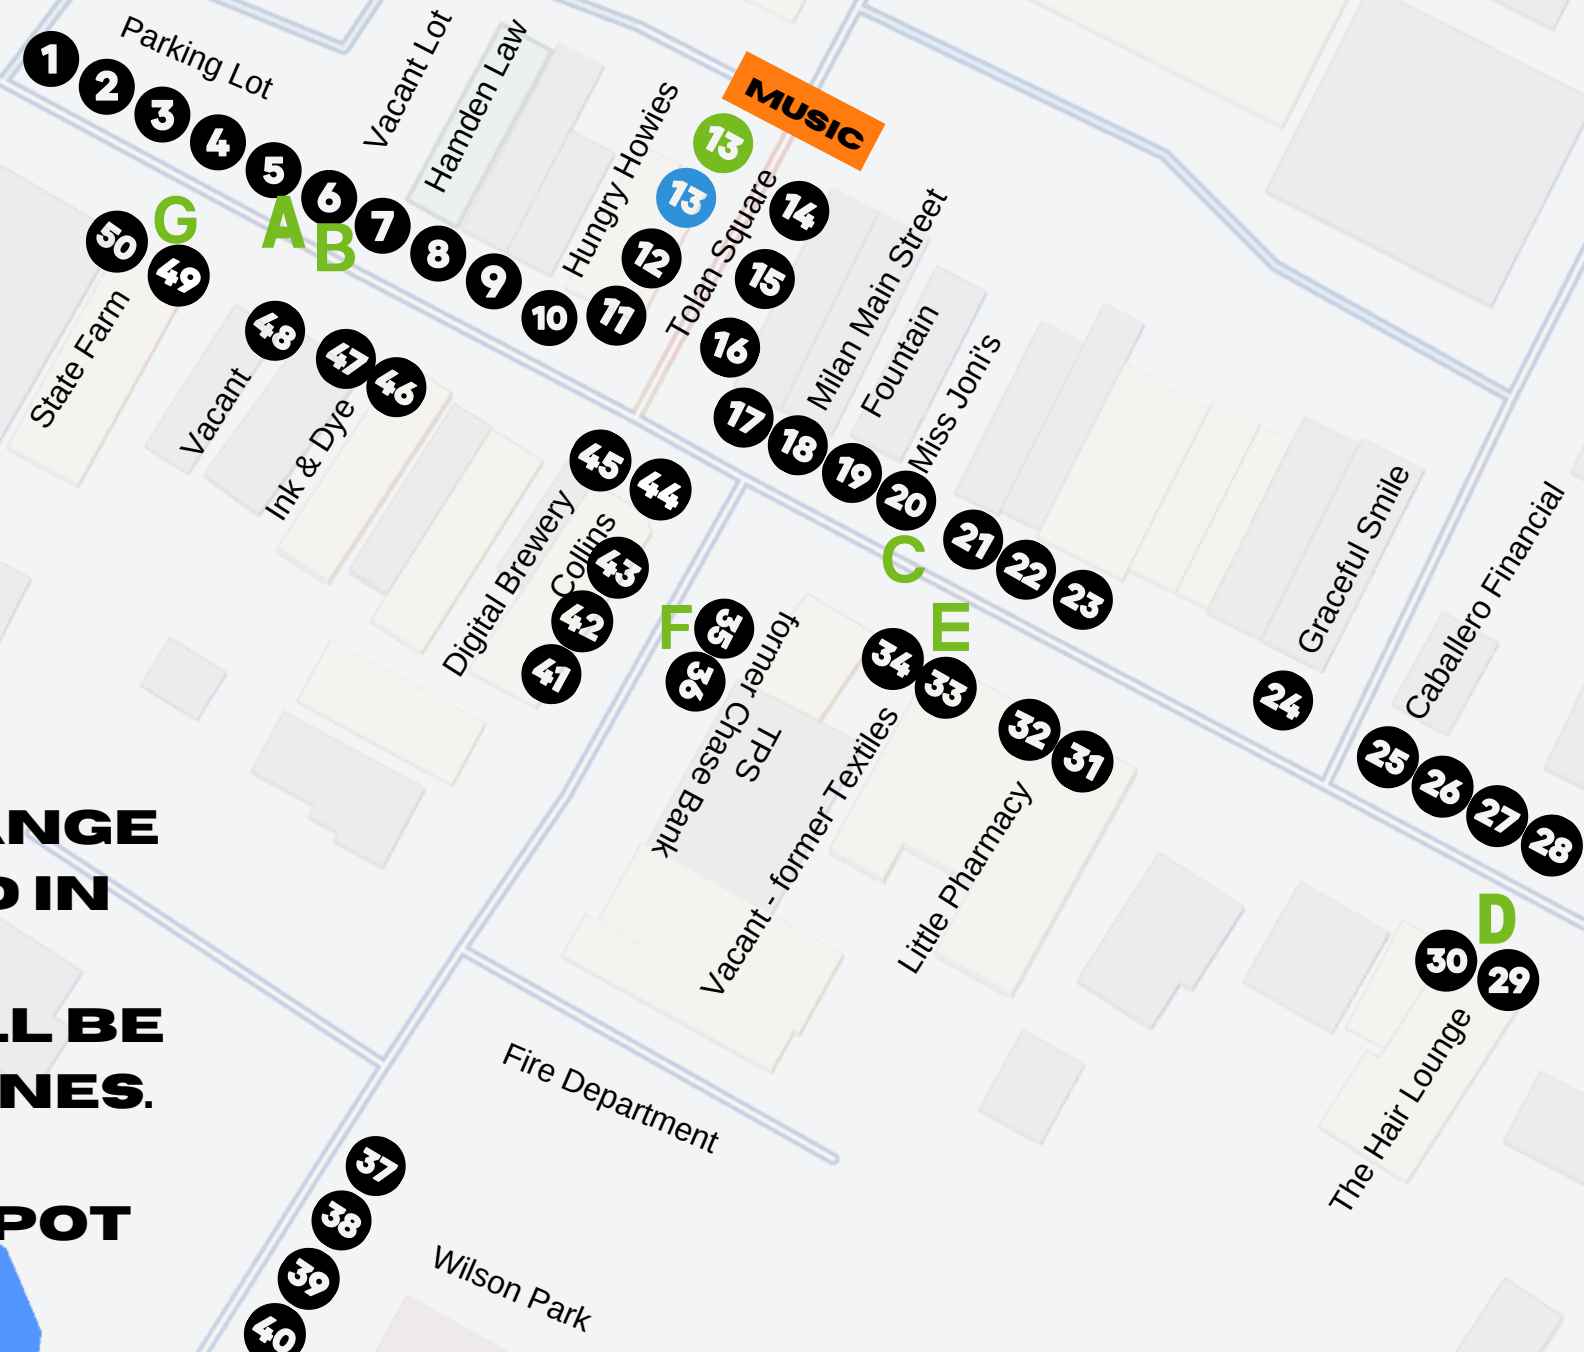

- **NOT TO SCALE**
- **LOCATIONS APPROXIMATE**
- **LOCATIONS SUBJECT TO CHANGE**
- **VENDOR WILL BE NUMBERED IN CHALK ON SIDEWALK**
- **FOOD TRUCK LOCATIONS WILL BE RESERVED WITH ORANGE CONES. YOU CAN MOVE CONES UPON ARRIVAL TO OCCUPY YOUR SPOT**

1 Earrings and More	13 a Immaculate Conception	25 Milan Wrestling	37	49 Scarlet's Creations
2 Hart Fragrance Club	13 b Aid in Milan	26 Severtson Pottery	38	50
3 Pampered Chef	14 Moving Milan Forward	27 Stay Frosty	39	A
4 Family Creations	15 GMACG	28 Jessica's Gems	40	B S'Mac & Cheese
5 HeavenLee Baked Goods	16 Little Free's Bees	29 Jenileigh Crafts	41	C Kona Ice
6 Birdie Bows	17 JP Vintage	30 Olive's Odd + Ends	42 Relay for Life	D Tea Bee
7 Zagoda Olive Oil	18 Energy Savers	31 Twin Crows	43 Milan Youth Soccer	E Mixed Island
8 It Kicks It	19 MSHL	32 Dirty Hippie	44	F Grumpy Monkey
9 Ohlava's Cryptid Crafts	20 Paint Me Pretty	33 Phoenix Rising	45 Rich Grains Bakery	G Under Wraps
10 Custom Designs by Jamie	21 Sunshine and More	34 Ciera	46 Salty Goat	
11 Jenster's	24 Kinzie's Curious Library	35 St. Paul's	47 ARC	
12 STEAP		36 Pressed and Pulped	48 Two Sisters	

**KID ZONE**  
 Park Lane  
 Near Marble Memorial and Milan Children's Preschool

1 Marble Memorial UMC  
 2  
 3 Saline / Milan Rocks  
 4 People's Presbyterian  
 5 South Arbor Academy

4 & 5 set up on grassy area on northeast side of Park Lane